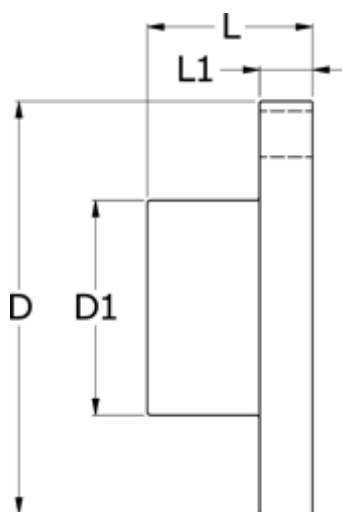

Article number: 330722801

Description: Coupling Rupex size 228
Part 1

Measures

D	= 228
D1	= 129
L	= 90
L1	= 26
Max bore	= 80
Torque (N m)	= 2200